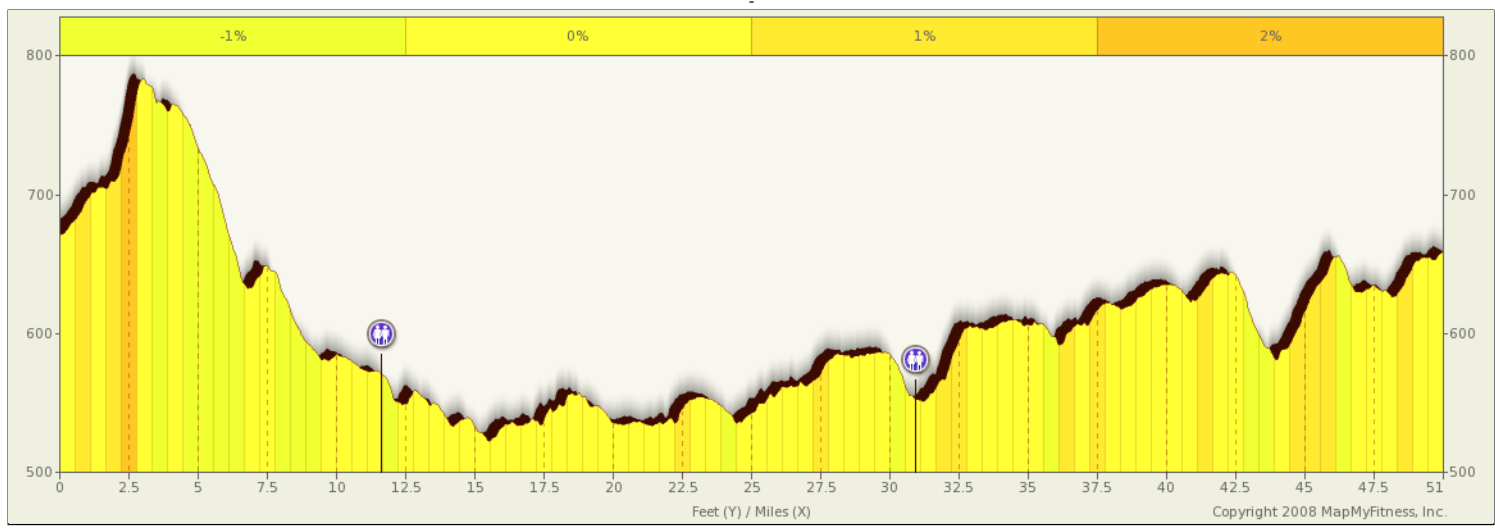

ROUTE DESCRIPTION:
No Description Provided

ROUTE DESCRIPTION:
 No Description Provided

Notes		
AT	FOR	NOTES
0.03 mi.	1mi 1198ft	Turn left at Farm- To- Market Road 1105 N
1.25 mi.	1mi 4206ft	Turn right at Co Road 153
3.05 mi.	4795ft	Turn right at Co Road 156
3.96 mi.	2660ft	Turn right to stay on Co Road 156
4.46 mi.	3mi 1634ft	Turn left at Co Road 327
7.77 mi.	3316ft	Turn left to stay on Co Road 327
8.4 mi.	1643ft	Turn left to stay on Co Road 327
8.71 mi.	1mi 3950ft	Turn right at Co Road 326
10.46 mi.	1mi 149ft	Turn right at Co Road 300/ Widavilla
11.49 mi.	1356ft	Continue onto Co Road 301/ Davilla Continue to follow Co Road 301
11.75 mi.	383ft	Turn right at S Commerce St/ Farm to Market Road 971
11.82 mi.	70ft	Turn left at E Elm St
11.83 mi.	307ft	Bathroom
11.89 mi.	387ft	Turn left at S Granger St
11.96 mi.	7mi 5010ft	Turn right at E Davilla/ Farm to Market Road 971 Continue to follow Farm to Market Road 971
19.91 mi.	3mi 1698ft	Turn right at Granger Dam Rd
23.23 mi.	2405ft	Turn right at Farm to Market Road 1331
23.69 mi.	1mi 1991ft	Turn left at Co Road 418
25.07 mi.	1mi 765ft	Turn right at Co Road 417
26.21 mi.	1mi 3374ft	Turn right at Co Road 415
27.85 mi.	4413ft	Turn left at Farm to Market Road 619
28.69 mi.	764ft	Turn right at Co Road 410
28.83 mi.	118ft	Turn left to stay on Co Road 410
28.85 mi.	1mi 736ft	Turn right to stay on Co Road 410